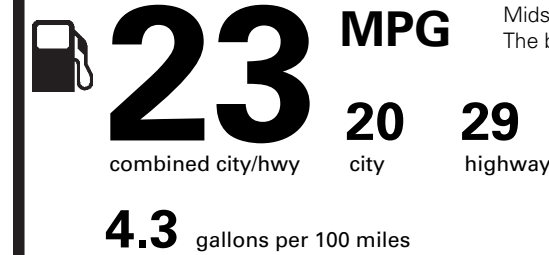

PRICE INFORMATION

BASE PRICE	\$46,995.00
TOTAL OPTIONS/OTHER	
TOTAL VEHICLE & OPTIONS/OTHER	46995.00
DESTINATION & DELIVERY	995.00

EPA DOT Fuel Economy and Environment

Gasoline Vehicle

Fuel Economy

Midsized Cars range from 14 to 136 MPG. The best vehicle rates 136 MPGe.