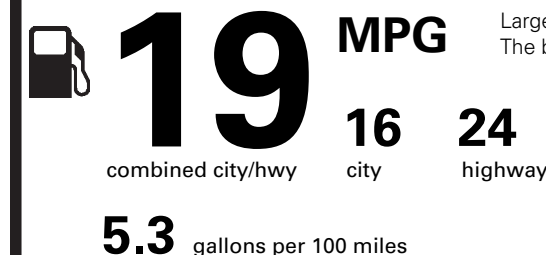

EPA DOT Fuel Economy and Environment

Gasoline Vehicle

Fuel Economy

Large Cars range from 14 to 103 MPG. The best vehicle rates 136 MPGe.

You spend **\$3,000**

more in fuel costs over 5 years compared to the average new vehicle.