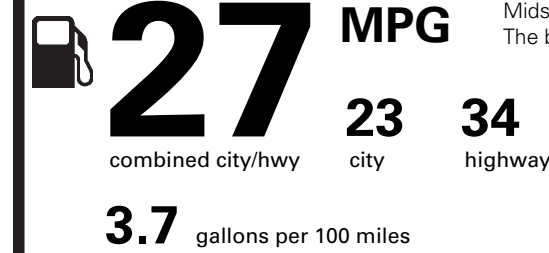

PRICE INFORMATION

BASE PRICE	\$24,120.00
TOTAL OPTIONS/OTHER	655.00
TOTAL VEHICLE & OPTIONS/OTHER	24,775.00
DESTINATION & DELIVERY	995.00

EPA DOT Fuel Economy and Environment

Gasoline Vehicle

Fuel Economy