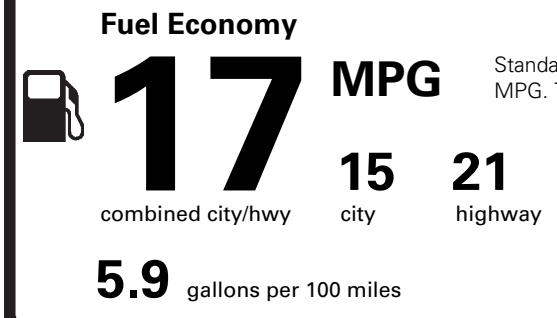

OPTIONAL EQUIPMENT/OTHER

- .20" POLISHED ALUM WHEELS
- .P255/45R20 BSW A/S TIRES
- LANE KEEPING SYSTEM
- ACTIVE PARK ASSIST

(MSRP)

PRICE INFORMATION

BASE PRICE	\$52,500.00
TOTAL OPTIONS/OTHER	
TOTAL VEHICLE & OPTIONS/OTHER	52,500.00
DESTINATION & DELIVERY	995.00

EPA DOT Fuel Economy and Environment

Gasoline Vehicle

Standard SUVs range from 11 to 93 MPG. The best vehicle rates 136 MPGe.

You spend \$4,250 more in fuel costs over 5 years compared to the average new vehicle.

Annual fuel cost \$2,250

Actual results will vary for many reasons, including driving conditions and how you drive and maintain your vehicle. The average new vehicle gets 27 MPG and costs \$7,000 to fuel over 5 years. Cost estimates are based on 15,000 miles per year at \$2.55 per gallon. MPGe is miles per gasoline gallon equivalent. Vehicle emissions are a significant cause of climate change and smog.