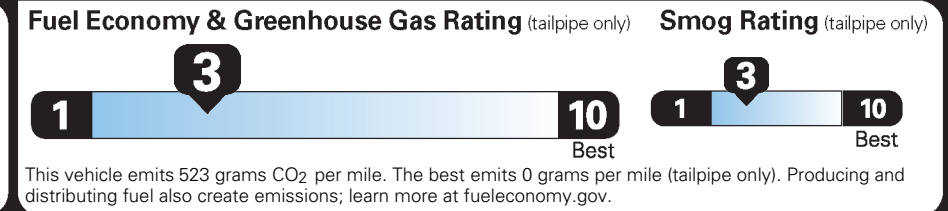

Actual results will vary for many reasons, including driving conditions and how you drive and maintain your vehicle. The average new vehicle gets 27 MPG and costs $7,000 to fuel over 5 years. Cost estimates are based on 15,000 miles per year at $2.55 per gallon. MPGe is miles per gasoline gallon equivalent. Vehicle emissions are a significant cause of climate change and smog.

fueleconomy.gov

Calculate personalized estimates and compare vehicles

GOVERNMENT 5-STAR SAFETY RATINGS

Overall Vehicle Score		Not Rated
Based on the combined ratings of frontal, side and rollover. Should ONLY be compared to other vehicles of similar size and weight.		
Frontal Crash	Driver Passenger	Not Rated
Based on the risk of injury in a frontal impact. Should ONLY be compared to other vehicles of similar size and weight.		
Side Crash	Front seat Rear seat	Not Rated
Based on the risk of injury in a side impact.		
Rollover	★★★★	
Based on the risk of rollover in a single-vehicle crash.		

Star ratings range from 1 to 5 stars (★★★★★), with 5 being the highest. Source: National Highway Traffic Safety Administration (NHTSA). www.safercar.gov or 1-888-327-4236