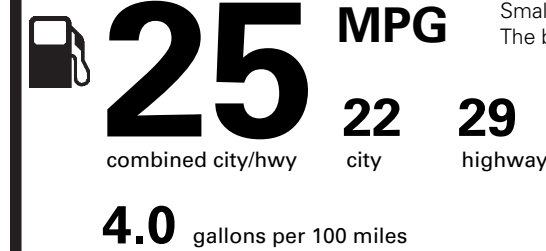

PRICE INFORMATION

BASE PRICE	\$38,550.00
TOTAL OPTIONS/OTHER	5,345.00
TOTAL VEHICLE & OPTIONS/OTHER	43,895.00
DESTINATION & DELIVERY	995.00

EPA DOT Fuel Economy and Environment

Gasoline Vehicle

Fuel Economy

Small SUVs range from 18 to 37 MPG. The best vehicle rates 136 MPGe.

You spend **\$750**

more in fuel costs over 5 years compared to the average new vehicle.

Annual fuel cost **\$1,550**

Fuel Economy & Greenhouse Gas Rating (tailpipe only) **Smog Rating** (tailpipe only)