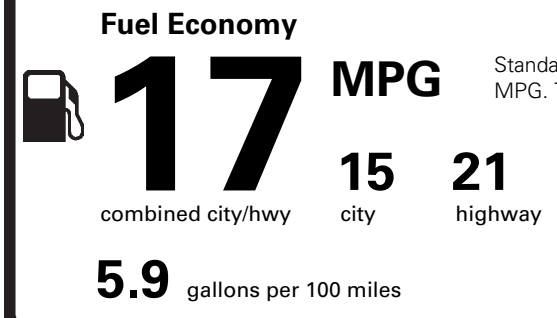

(MSRP)

PRICE INFORMATION

BASE PRICE	\$52,500.00
TOTAL OPTIONS/OTHER	1,590.00
TOTAL VEHICLE & OPTIONS/OTHER	54,090.00
DESTINATION & DELIVERY	995.00

(MSRP)

OPTIONAL EQUIPMENT/OTHER

.20" POLISHED ALUM WHEELS	
.P255/45R20 BSW A/S TIRES	
LANE KEEPING SYSTEM	
ACTIVE PARK ASSIST	
2ND ROW 40/40 CAPTAINS CHAIRS	995.00
CLASS III TRAILER TOW	595.00
FRONT LICENSE PLATE BRACKET	NO CHARGE

EPA DOT Fuel Economy and Environment

Gasoline Vehicle

Standard SUVs range from 11 to 93 MPG. The best vehicle rates 136 MPGe.

You spend \$4,250 more in fuel costs over 5 years compared to the average new vehicle.