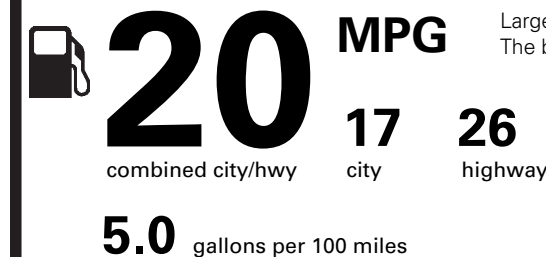

EPA DOT Fuel Economy and Environment

Gasoline Vehicle

Fuel Economy

Large Cars range from 14 to 104 MPG. The best vehicle rates 136 MPGe.

You spend **\$2,500**

more in fuel costs over 5 years compared to the average new vehicle.