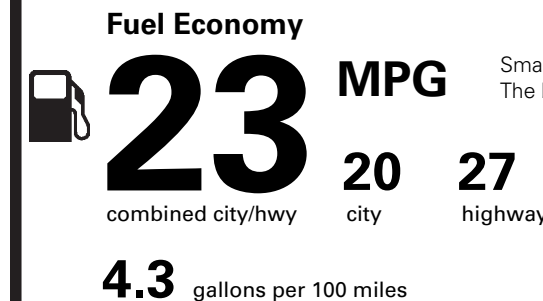

WARRANTY

- 4YR/50K MILE WARRANTY
- 4YR/50K PICKUPDELIVERY SVC
- 6YR/70K MI POWERTRAIN WARR

INCLUDED ON THIS VEHICLE

(MSRP)

EQUIPMENT GROUP 100A

OPTIONAL EQUIPMENT/OTHER

- .STOP/START SYSTEM
- .18" PAINTED ALUM WHEELS
- .235/50R18 97V RATED TIRES
- FLOOR LINERS 120.00
- CARGO AREA PROTECTOR 90.00
- CONFIGURABLE DAYTIME RNG LAMPS 45.00

PRICE INFORMATION

BASE PRICE	\$33,995.00
TOTAL OPTIONS/OTHER	255.00
TOTAL VEHICLE & OPTIONS/OTHER	34,250.00
DESTINATION & DELIVERY	925.00

EPA DOT Fuel Economy and Environment

Gasoline Vehicle

Small SUVs range from 18 to 37 MPG. The best vehicle rates 136 MPGe.

You spend **\$1,250** more in fuel costs over 5 years compared to the average new vehicle.

Annual fuel cost **\$1,650**

Fuel Economy & Greenhouse Gas Rating (tailpipe only) **Smog Rating** (tailpipe only)