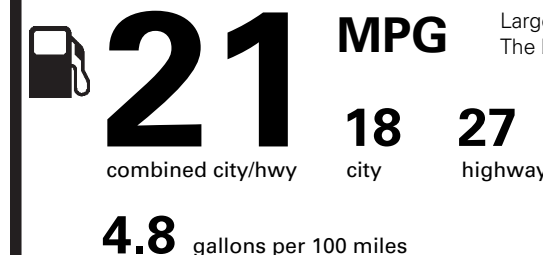

PRICE INFORMATION

BASE PRICE	\$30,025.00
TOTAL OPTIONS/OTHER	4,430.00
TOTAL VEHICLE & OPTIONS/OTHER	34,455.00
DESTINATION & DELIVERY	875.00

EPA DOT Fuel Economy and Environment

Gasoline Vehicle

Fuel Economy