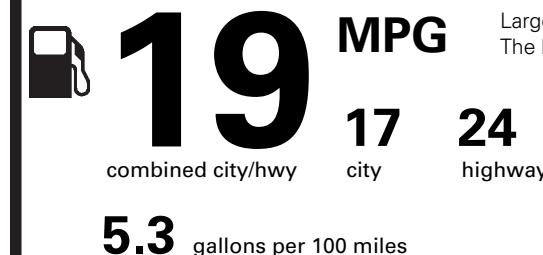

PRICE INFORMATION

BASE PRICE	\$39,050.00
TOTAL OPTIONS/OTHER	3,785.00
TOTAL VEHICLE & OPTIONS/OTHER	42,835.00
DESTINATION & DELIVERY	995.00

EPA DOT

Fuel Economy and Environment

Gasoline Vehicle

Fuel Economy

Large Cars range from 14 to 104 MPG. The best vehicle rates 136 MPGe.

You spend
\$2,750

more in fuel costs over 5 years compared to the average new vehicle.

Annual fuel cost
\$1,900

Fuel Economy & Greenhouse Gas Rating (tailpipe only) Smog Rating (tailpipe only)