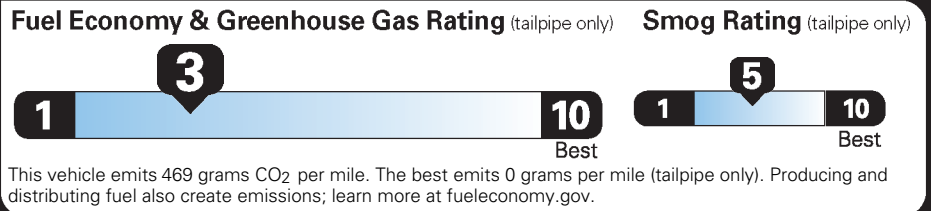

FUNCTIONAL

- ADAPTIVE SUSPENSION (CCD)
- AUTO HOLD
- BLIS W/CROSS-TRAFFIC ALERT
- ELECTRIC PWR ASST STEERING
- LINCOLN CONNECT - 4G MODEM WITH WIFI CAPABILITY
- LINCOLN DRIVE CONTROL - DRIVE MODES
- REMOTE START
- REVEL AUDIO W/14 SPEAKERS
- SIRIUSXM SAT N/A AK/HI
- SYNC3® W/ VOICE ACT NAV
- TRI-ZONE AUTO CLIMATE CTRL
- WINDSHIELD WIPER DE-ICER
- WIRELESS CHARGING PAD

SAFETY/SECURITY

- ADVANCETRAC WITH RSC
- FORWARD AND REVERSE SENSING SYSTEM
- INCLINATION SENSOR
- INDIVIDUAL TIRE PRESSURE MONITORING SYSTEM (TPMS)
- LATCH SYSTEM
- PERIMETER ALARM
- PERSONAL SAFETY SYSTEM
- SIDE IMPACT PROTECTION SYS
- SOS POST CRASH SYSTEM

WARRANTY

- 4YR/50K MILE WARRANTY
- 4YR/50K PICKUPDELIVERY SVC
- 6YR/70K MI POWERTRAIN WARR

INCLUDED ON THIS VEHICLE

EQUIPMENT GROUP 200B

OPTIONAL EQUIPMENT/OTHER

50 STATE EMISSIONS	NO CHARGE
PANORAMIC VISTA ROOF	1,995.00
FRONT LICENSE PLATE BRACKET	NO CHARGE

(MSRP)

PRICE INFORMATION

BASE PRICE	$76,055.00
TOTAL OPTIONS/OTHER	1,995.00
TOTAL VEHICLE & OPTIONS/OTHER	78,050.00
DESTINATION & DELIVERY	1,195.00

(MSRP)

EPA DOT Fuel Economy and Environment

Gasoline Vehicle

Fuel Economy

19 MPG combined city/hwy

16 city

23 highway

5.3 gallons per 100 miles

Standard SUVs range from 11 to 93 MPG. The best vehicle rates 136 MPGe.

You spend $2,750 more in fuel costs over 5 years compared to the average new vehicle.

Annual fuel cost $1,900

Actual results will vary for many reasons, including driving conditions and how you drive and maintain your vehicle. The average new vehicle gets 27 MPG and costs $6,750 to fuel over 5 years. Cost estimates are based on 15,000 miles per year at $2.40 per gallon. MPGe is miles per gasoline gallon equivalent. Vehicle emissions are a significant cause of climate change and smog.

fueleconomy.gov

Calculate personalized estimates and compare vehicles

GOVERNMENT 5-STAR SAFETY RATINGS

Overall Vehicle Score Not Rated
Based on the combined ratings of frontal, side and rollover. Should ONLY be compared to other vehicles of similar size and weight.

Frontal Crash	Driver Passenger	Not Rated

Based on the risk of injury in a frontal impact. Should ONLY be compared to other vehicles of similar size and weight.

Side Crash	Front seat Rear seat	Not Rated

Based on the risk of injury in a side impact.

Rollover Not Rated
Based on the risk of rollover in a single-vehicle crash.

Star ratings range from 1 to 5 stars (★★★★★), with 5 being the highest. Source: National Highway Traffic Safety Administration (NHTSA). www.safercar.gov or 1-888-327-4236