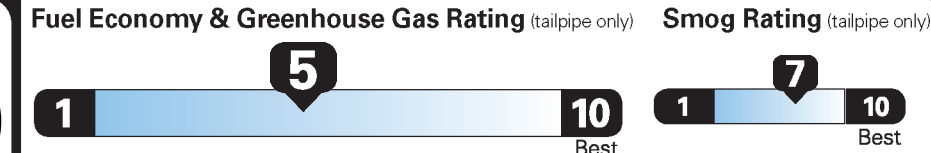

This vehicle emits 342 grams CO₂ per mile. The best emits 0 grams per mile (tailpipe only). Producing and distributing fuel also create emissions; learn more at fueleconomy.gov.

Actual results will vary for many reasons, including driving conditions and how you drive and maintain your vehicle. The average new vehicle gets 27 MPG and costs $7,000 to fuel over 5 years. Cost estimates are based on 15,000 miles per year at $2.55 per gallon. MPGe is miles per gasoline gallon equivalent. Vehicle emissions are a significant cause of climate change and smog.

fueleconomy.gov

Calculate personalized estimates and compare vehicles

GOVERNMENT 5-STAR SAFETY RATINGS

Overall Vehicle Score ★★★★★
Based on the combined ratings of frontal, side and rollover. Should ONLY be compared to other vehicles of similar size and weight.

Frontal Crash ★★★★★
Driver Passenger

Based on the risk of injury in a frontal impact. Should ONLY be compared to other vehicles of similar size and weight.

Side Crash ★★★★★
Front seat Rear seat

Based on the risk of injury in a side impact.

Rollover ★★★★★

Based on the risk of rollover in a single-vehicle crash.

Star ratings range from 1 to 5 stars (★★★★★), with 5 being the highest. Source: National Highway Traffic Safety Administration (NHTSA). www.safercar.gov or 1-888-327-4236

1FMCU0GD9KUA52633

WARNING: Operating, servicing and maintaining a passenger vehicle, pickup truck, van, or off-road vehicle can expose you to chemicals including engine exhaust, carbon monoxide, phthalates, and lead, which are known to the State of California to cause cancer and birth defects or other reproductive harm. To minimize exposure, avoid breathing exhaust, do not idle the engine except as necessary, service your vehicle in a well-ventilated area and wear gloves or wash your hands frequently when servicing your vehicle. For more information go to www.P65Warnings.ca.gov/passenger-vehicle.

SCAN QR OR TEXT 1FKUA52633 TO 48028

Msg & Data rates may apply. Text HELP for help

www.ford.com/help/privacy-terms/

RAMP ONE	CM18	CONVOY
RAMP TWO	ITEM #: 48-K058 O/T 2	

TOTAL MSRP $28,915.00

Whether you decide to lease or finance your vehicle, you'll find the choices that are right for you. See your dealer for details or visit www.ford.com/finance.

This label is affixed pursuant to the Federal Automobile Information Disclosure Act. Gasoline, License, and Title Fees, State and Local taxes are not included. Dealer installed options or accessories are not included unless listed above.

JL211 N RB 2X 920 009137 11 21 18