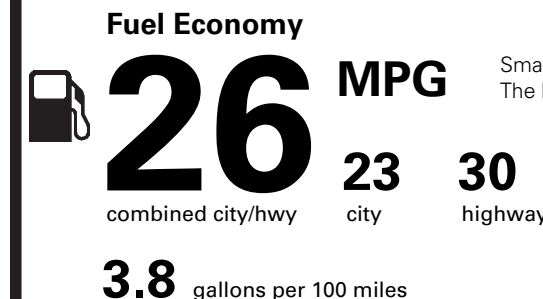

PRICE INFORMATION

BASE PRICE	\$26,500.00
TOTAL OPTIONS/OTHER	1,420.00
TOTAL VEHICLE & OPTIONS/OTHER	27,920.00
DESTINATION & DELIVERY	995.00

EPA DOT Fuel Economy and Environment

Gasoline Vehicle

Small SUVs range from 18 to 37 MPG. The best vehicle rates 136 MPGe.