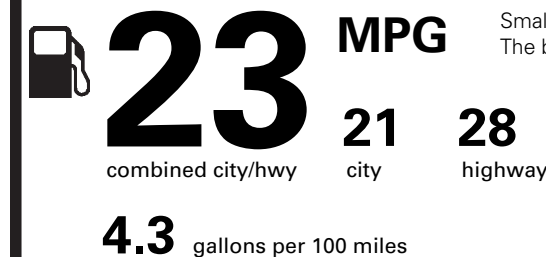

PRICE INFORMATION

BASE PRICE	\$40,755.00
TOTAL OPTIONS/OTHER	6,670.00
TOTAL VEHICLE & OPTIONS/OTHER	47,425.00
DESTINATION & DELIVERY	1,095.00

EPA DOT Fuel Economy and Environment

Gasoline Vehicle

Fuel Economy