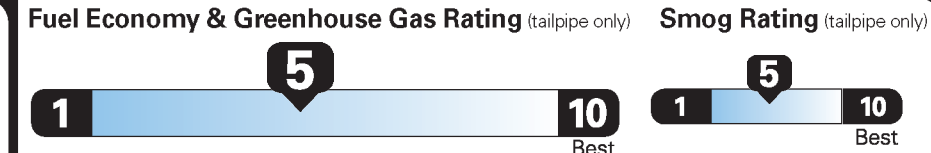

PRICE INFORMATION

BASE PRICE	\$40,755.00
TOTAL OPTIONS/OTHER	6,670.00
TOTAL VEHICLE & OPTIONS/OTHER	47,425.00
DESTINATION & DELIVERY	1,095.00

EPA DOT Fuel Economy and Environment

Gasoline Vehicle

Fuel Economy

Small SUVs range from 18 to 120 MPG. The best vehicle rates 136 MPGe.

You spend **\$1,250**

more in fuel costs over 5 years compared to the average new vehicle.

Annual fuel cost **\$1,650**

This vehicle emits 377 grams CO₂ per mile. The best emits 0 grams per mile (tailpipe only). Producing and distributing fuel also create emissions; learn more at fueleconomy.gov.