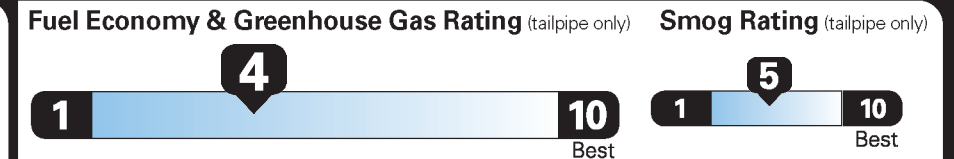

This vehicle emits 447 grams CO₂ per mile. The best emits 0 grams per mile (tailpipe only). Producing and distributing fuel also create emissions; learn more at fuelconomy.gov.

Actual results will vary for many reasons, including driving conditions and how you drive and maintain your vehicle. The average new vehicle gets 27 MPG and costs $7,000 to fuel over 5 years. Cost estimates are based on 15,000 miles per year at $2.55 per gallon. MPGe is miles per gasoline gallon equivalent. Vehicle emissions are a significant cause of climate change and smog.

fuelconomy.gov

Calculate personalized estimates and compare vehicles

GOVERNMENT 5-STAR SAFETY RATINGS

Overall Vehicle Score ★★★★★

Based on the combined ratings of frontal, side and rollover. Should ONLY be compared to other vehicles of similar size and weight.

Frontal Crash Driver Passenger ★★★★★

Based on the risk of injury in a frontal impact. Should ONLY be compared to other vehicles of similar size and weight.

Side Crash Front seat Rear seat ★★★★★

Based on the risk of injury in a side impact.

Rollover ★★★★★

Based on the risk of rollover in a single-vehicle crash.

Star ratings range from 1 to 5 stars (★★★★★), with 5 being the highest.

Source: National Highway Traffic Safety Administration (NHTSA).

www.safercar.gov or 1-888-327-4236

3LN6L5FCXKR604945

WARNING: Operating, servicing and maintaining a passenger vehicle, pickup truck, van, or off-road vehicle can expose you to chemicals including engine exhaust, carbon monoxide, phthalates, and lead, which are known to the State of California to cause cancer and birth defects or other reproductive harm. To minimize exposure, avoid breathing exhaust, do not idle the engine except as necessary, service your vehicle in a well-ventilated area and wear gloves or wash your hands frequently when servicing your vehicle. For more information go to www.P65Warnings.ca.gov/passenger-vehicle.

SCAN OR TEXT 3LKR604945 TO 59173

Msg & Data rates may apply. Text HELP for help

www.lincoln.com/help/privacy-terms/