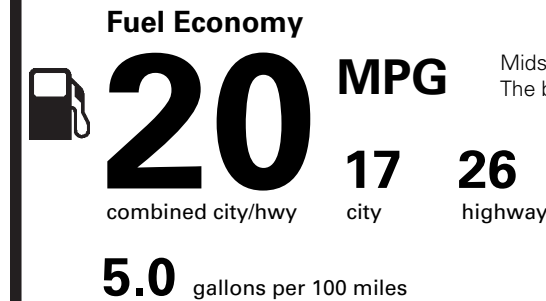

PRICE INFORMATION

BASE PRICE	\$46,995.00
TOTAL OPTIONS/OTHER	4565.00
TOTAL VEHICLE & OPTIONS/OTHER	51560.00
DESTINATION & DELIVERY	995.00

(MSRP)

TOTAL MSRP \$52,555.00

Whether you decide to lease or finance your vehicle, you'll find the choices that are right for you. See your Lincoln Dealer for details or visit www.lincolnafs.com.

EPA DOT Fuel Economy and Environment

Gasoline Vehicle

Midsized Cars range from 14 to 136 MPG. The best vehicle rates 136 MPGe.

You spend **\$2,500** more in fuel costs over 5 years compared to the average new vehicle.