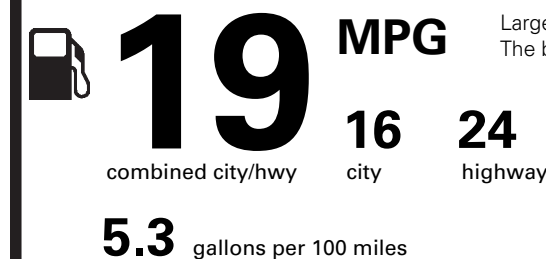

PRICE INFORMATION

BASE PRICE	\$50,115.00
TOTAL OPTIONS/OTHER	4,155.00
TOTAL VEHICLE & OPTIONS/OTHER	54,270.00
DESTINATION & DELIVERY	925.00

Fuel Economy and Environment

Gasoline Vehicle

Fuel Economy

Large Cars range from 14 to 104 MPG. The best vehicle rates 136 MPGe.

You spend **\$2,750**

more in fuel costs over 5 years compared to the average new vehicle.

Annual fuel cost **\$1,900**

Fuel Economy & Greenhouse Gas Rating (tailpipe only) Smog Rating (tailpipe only)

This vehicle emits 466 grams CO₂ per mile. The best emits 0 grams per mile (tailpipe only). Producing and distributing fuel also create emissions; learn more at fueleconomy.gov.