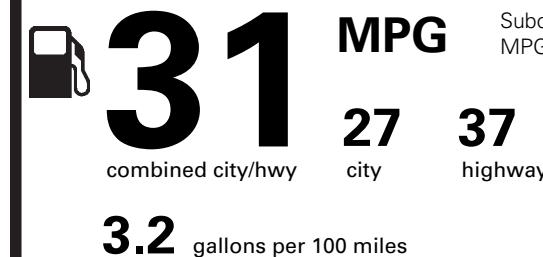

PRICE INFORMATION

BASE PRICE	\$15,490.00
TOTAL OPTIONS/OTHER	1,535.00
TOTAL VEHICLE & OPTIONS/OTHER	17,025.00
DESTINATION & DELIVERY	875.00

EPA DOT Fuel Economy and Environment

Gasoline Vehicle

Fuel Economy