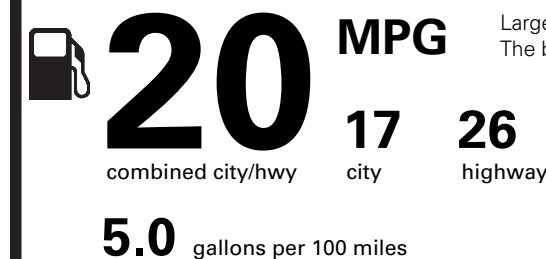

PRICE INFORMATION

	(MSRP)
BASE PRICE	\$49,945.00
TOTAL OPTIONS/OTHER	915.00
TOTAL VEHICLE & OPTIONS/OTHER DESTINATION & DELIVERY	50,860.00 995.00

TOTAL MSRP \$51,855.00

Whether you decide to lease or finance your vehicle, you'll find the choices that are right for you. See your Lincoln Dealer for details or visit www.lincolnafs.com.

EPA DOT Fuel Economy and Environment

Gasoline Vehicle

Fuel Economy

Large Cars range from 14 to 104 MPG. The best vehicle rates 136 MPGe.

You spend \$2,500

more in fuel costs over 5 years compared to the average new vehicle.