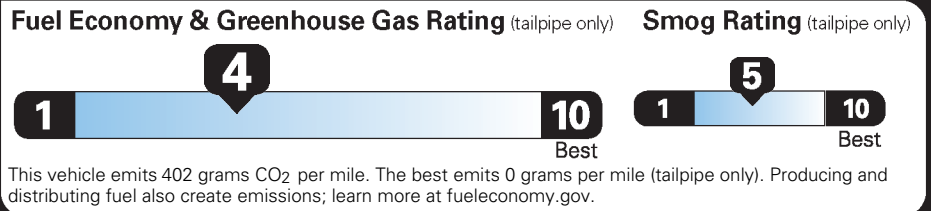

INCLUDED ON THIS VEHICLE	(MSRP)	PRICE INFORMATION	(MSRP)
EQUIPMENT GROUP 200A SELECT		BASE PRICE	$47,040.00
OPTIONAL EQUIPMENT/OTHER		TOTAL OPTIONS/OTHER	1,255.00
245/60R18 A/S BSW TIRES		TOTAL VEHICLE & OPTIONS/OTHER	48,295.00
CARGO ACCESSORIES/MAT PACKAGE	275.00	DESTINATION & DELIVERY	995.00
DURABLE LIGHTWGT RUBR CRGO MAT			
RR BUMPER PROTECTOR			
ALL WEATHER FLOOR MATS			
LINCOLN NAUTILUS CLIMATE PKG	785.00		
HEATED REAR SEATS			
HEATED STEERING WHEEL			
RAIN SENSING WIPERS			
WINDSHIELD WIPER DE-ICER			
VOICE ACTIVATED NAVIGATION SYS			
50 STATE EMISSIONS	NO CHARGE		
18" PREM PAINTED ALUM WHEELS	NO CHARGE		
ROOF RACK SIDE RAILS-SATIN	195.00		

EPA DOT Fuel Economy and Environment

Gasoline Vehicle

Fuel Economy

22 MPG
combined city/hwy

20 city

25 highway

Small SUVs range from 18 to 37 MPG. The best vehicle rates 136 MPGe.

4.5 gallons per 100 miles

You spend $1,750 more in fuel costs over 5 years compared to the average new vehicle.

Annual fuel cost $1,750

Actual results will vary for many reasons, including driving conditions and how you drive and maintain your vehicle. The average new vehicle gets 27 MPG and costs $7,000 to fuel over 5 years. Cost estimates are based on 15,000 miles per year at $2.55 per gallon. MPGe is miles per gasoline gallon equivalent. Vehicle emissions are a significant cause of climate change and smog.

fueleconomy.gov

GOVERNMENT 5-STAR SAFETY RATINGS

Overall Vehicle Score	Not Rated	
Based on the combined ratings of frontal, side and rollover. Should ONLY be compared to other vehicles of similar size and weight.		
Frontal Crash	Driver Passenger	Not Rated
Based on the risk of injury in a frontal impact. Should ONLY be compared to other vehicles of similar size and weight.		
Side Crash	Front seat Rear seat	Not Rated
Based on the risk of injury in a side impact.		
Rollover	★★★★	
Based on the risk of rollover in a single-vehicle crash.		

Star ratings range from 1 to 5 stars (★★★★★), with 5 being the highest. Source: National Highway Traffic Safety Administration (NHTSA). www.safercar.gov or 1-888-327-4236