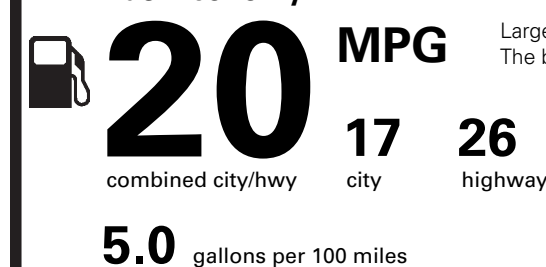

Large Cars range from 14 to 104 MPG. The best vehicle rates 136 MPGe.

You spend \$2,250

more in fuel costs over 5 years compared to the average new vehicle.

Annual fuel cost

\$1,800

Fuel Economy & Greenhouse Gas Rating (tailpipe only) Smog Rating (tailpipe only)