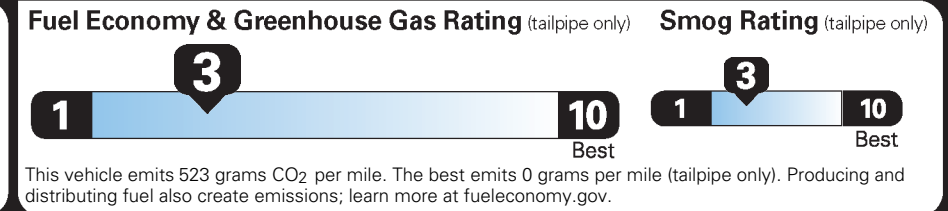

This vehicle emits 523 grams CO₂ per mile. The best emits 0 grams per mile (tailpipe only). Producing and distributing fuel also create emissions; learn more at fueleconomy.gov.

Actual results will vary for many reasons, including driving conditions and how you drive and maintain your vehicle. The average new vehicle gets 27 MPG and costs $6,750 to fuel over 5 years. Cost estimates are based on 15,000 miles per year at $2.40 per gallon. MPGe is miles per gasoline gallon equivalent. Vehicle emissions are a significant cause of climate change and smog.

fueleconomy.gov

Calculate personalized estimates and compare vehicles

GOVERNMENT 5-STAR SAFETY RATINGS

Overall Vehicle Score	Not Rated	
Based on the combined ratings of frontal, side and rollover. Should ONLY be compared to other vehicles of similar size and weight.		
Frontal Crash	Driver Passenger	Not Rated
Based on the risk of injury in a frontal impact. Should ONLY be compared to other vehicles of similar size and weight.		
Side Crash	Front seat Rear seat	Not Rated
Based on the risk of injury in a side impact.		
Rollover	★★★★	
Based on the risk of rollover in a single-vehicle crash.		

Star ratings range from 1 to 5 stars (★★★★★), with 5 being the highest. Source: National Highway Traffic Safety Administration (NHTSA). www.safercar.gov or 1-888-327-4236