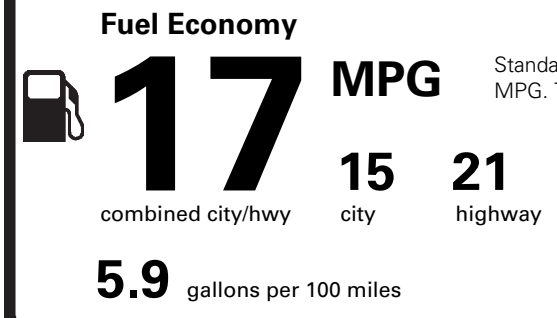

PRICE INFORMATION

BASE PRICE	\$49,025.00
TOTAL OPTIONS/OTHER	6,860.00
TOTAL VEHICLE & OPTIONS/OTHER	55,885.00
DESTINATION & DELIVERY	925.00

TOTAL MSRP \$56,810.00

This label is affixed pursuant to the Federal Automobile Information Disclosure Act. Gasoline, License, and Title Fees, State and Local taxes are not included. Dealer installed options or accessories are not included unless listed above.

RAMP ONE		
CC1B		
RAMP TWO	FINAL ASSEMBLY PLANT	
	OAKVILLE	
METHOD OF TRANSP.	ITEM #:	45-0001 0/T 2
CONVOY		JC121 N RD 2X 815 000005 03 12 18

EPA DOT Fuel Economy and Environment

Gasoline Vehicle

Standard SUVs range from 11 to 93 MPG. The best vehicle rates 136 MPGe.