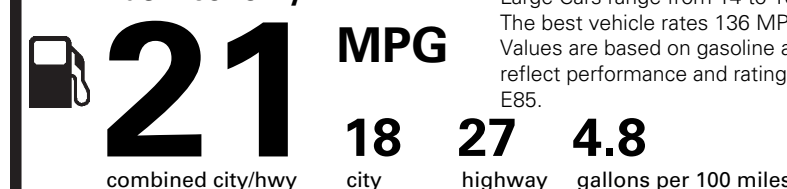

WARRANTY

- 3YR/36,000 BUMPER / BUMPER
- 5YR/60,000 POWERTRAIN
- 5YR/60,000 ROADSIDE ASSIST

INCLUDED ON THIS VEHICLE

(MSRP)

EQUIPMENT GROUP 301A

OPTIONAL EQUIPMENT/OTHER

2018 MODEL YEAR	
WHITE PLATINUM MET TRI-COAT	595.00
.FLEXIBLE FUEL	
DRIVER ASSIST PACKAGE	1,995.00
.ADAPT CRUISE/COLLI WARNING	
.LANE KEEP/DEPARTURE WARNING	
.ACTIVE PARK ASSIST	
REAR SPOILER	275.00
FRONT LICENSE PLATE BRACKET	NO CHARGE
VOICE ACT NAVIGATION SYS	795.00
HEATER, ENGINE BLOCK	NO CHARGE
POWER MOONROOF	995.00

PRICE INFORMATION

BASE PRICE	\$37,105.00
TOTAL OPTIONS/OTHER	4,655.00
TOTAL VEHICLE & OPTIONS/OTHER	41,760.00
DESTINATION & DELIVERY	875.00

EPA DOT Fuel Economy and Environment

E85 Flexible-Fuel Vehicle Gasoline-Ethanol (E85)

Fuel Economy

Large Cars range from 14 to 104 MPG. The best vehicle rates 136 MPGe. Values are based on gasoline and do not reflect performance and ratings based on E85.

You spend **\$1,750**

more in fuel costs over 5 years compared to the average new vehicle.

Actual results will vary for many reasons, including driving conditions and how you drive and maintain your vehicle. The average new vehicle gets 27 MPG and costs \$6,750 to fuel over 5 years. Cost estimates are based on 15,000 miles per year at \$2.40 per gallon. This is a dual fueled automobile. MPGe is miles per gasoline gallon equivalent. Vehicle emissions are a significant cause of climate change and smog.