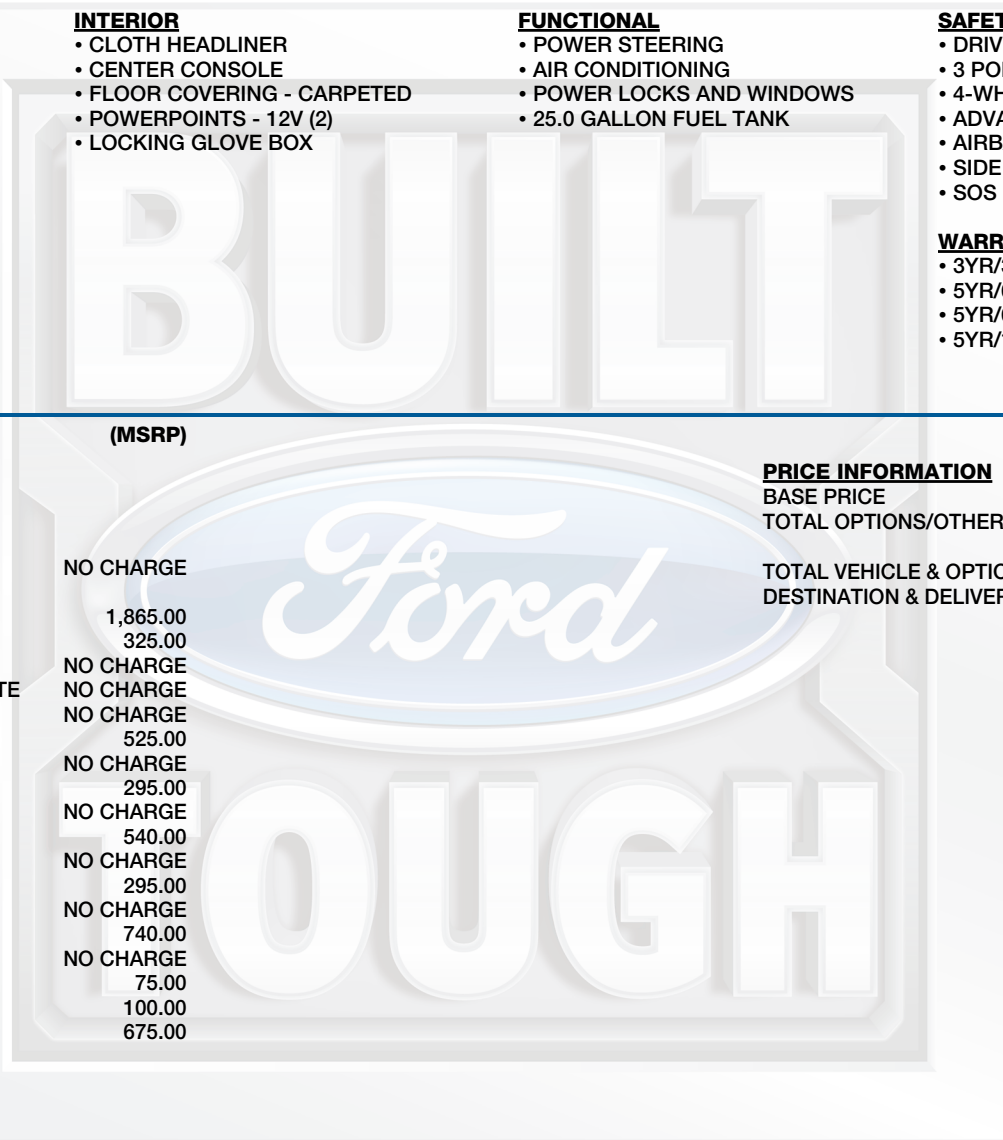

Go Further

ford.com

VEHICLE DESCRIPTION

TRANSIT

JK B39469

2018 350 HD PASSENGER WAGON
XLT TRIM
3.5L GTDI V6 ENGINE
6-SPD AUTO SELECT SHIFT TR

EXTERIOR
SHADOW BLACK
INTERIOR
CHARCOAL CLOTH

STANDARD EQUIPMENT INCLUDED AT NO EXTRA CHARGE

EXTERIOR

- SPARE TIRE AND WHEEL
- RAIN SENSING WIPERS
- BUMPERS - BLACK
- SINGLE SLIDING SIDE DOOR

INTERIOR

- CLOTH HEADLINER
- CENTER CONSOLE
- FLOOR COVERING - CARPETED
- POWERPOINTS - 12V (2)
- LOCKING GLOVE BOX

FUNCTIONAL

- POWER STEERING
- AIR CONDITIONING
- POWER LOCKS AND WINDOWS
- 25.0 GALLON FUEL TANK

SAFETY/SECURITY

- DRIVER/PASSENGER AIR BAGS
- 3 POINT SAFETY BELTS
- 4-WHEEL DISC BRAKES W/ABS
- ADVANCETRAC W/RSC
- AIRBAGS - SAFETY CANOPY
- SIDE AIRBAGS
- SOS POST CRASH ALERT SYS

WARRANTY

- 3YR/36000 BUMPER TO BUMPER
- 5YR/60,000 ROADSIDE ASSIST
- 5YR/60,000 POWERTRAIN
- 5YR/100,000 DIESEL ENGINE