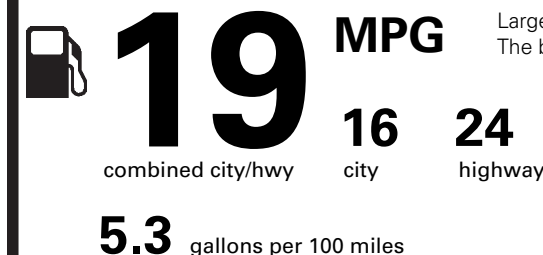

PRICE INFORMATION

BASE PRICE	\$51,945.00
TOTAL OPTIONS/OTHER	4,915.00
TOTAL VEHICLE & OPTIONS/OTHER	56,860.00
DESTINATION & DELIVERY	995.00
TOTAL BEFORE DISCOUNTS	57,855.00
COMFORT DISC PKG	- 750.00
TOTAL SAVINGS	- 750.00

EPA DOT Fuel Economy and Environment

Gasoline Vehicle

Fuel Economy

Large Cars range from 14 to 104 MPG. The best vehicle rates 136 MPGe.

You spend **\$3,000**

more in fuel costs over 5 years compared to the average new vehicle.