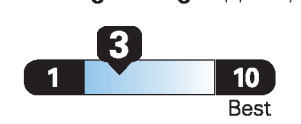

You spend
\$3,000

more in fuel costs over 5 years compared to the average new vehicle.

Annual fuel cost

\$2,000

Fuel Economy & Greenhouse Gas Rating (tailpipe only)

Smog Rating (tailpipe only)

This vehicle emits 468 grams CO₂ per mile. The best emits 0 grams per mile (tailpipe only). Producing and distributing fuel also create emissions; learn more at fueleconomy.gov.