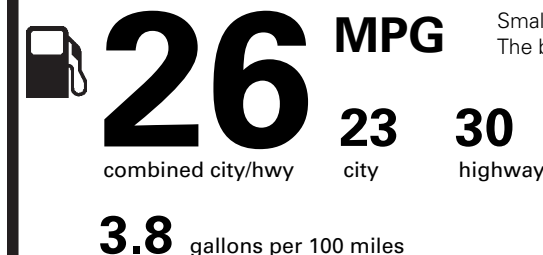

NO CHARGE
NO CHARGE

PRICE INFORMATION

BASE PRICE	\$26,500.00
TOTAL OPTIONS/OTHER	
TOTAL VEHICLE & OPTIONS/OTHER	26,500.00
DESTINATION & DELIVERY	995.00

EPA DOT Fuel Economy and Environment

Gasoline Vehicle

Fuel Economy

Small SUVs range from 18 to 37 MPG. The best vehicle rates 136 MPGe.

You spend \$250

more in fuel costs over 5 years compared to the average new vehicle.

Annual fuel cost

\$1,450

Fuel Economy & Greenhouse Gas Rating (tailpipe only) Smog Rating (tailpipe only)