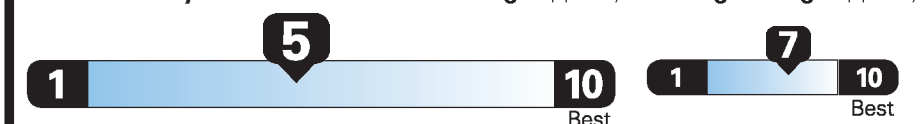

Fuel Economy

Small SUVs range from 18 to 37 MPG. The best vehicle rates 136 MPGe.

You spend \$250

more in fuel costs over 5 years compared to the average new vehicle.

Annual fuel cost

\$1,450

Fuel Economy & Greenhouse Gas Rating (tailpipe only) Smog Rating (tailpipe only)