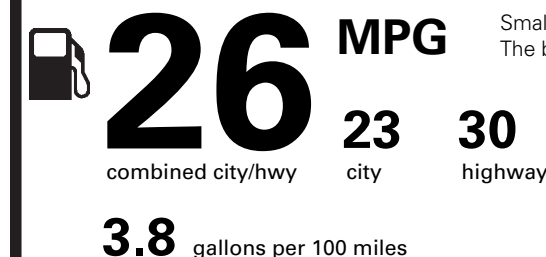

NO CHARGE

PRICE INFORMATION

BASE PRICE	\$25,700.00
TOTAL OPTIONS/OTHER	
TOTAL VEHICLE & OPTIONS/OTHER	25,700.00
DESTINATION & DELIVERY	995.00

EPA DOT Fuel Economy and Environment

Gasoline Vehicle

Fuel Economy

Small SUVs range from 18 to 37 MPG. The best vehicle rates 136 MPGe.

You spend
\$250

more in fuel costs over 5 years compared to the average new vehicle.

Annual fuel cost

\$1,400

Fuel Economy & Greenhouse Gas Rating (tailpipe only) Smog Rating (tailpipe only)