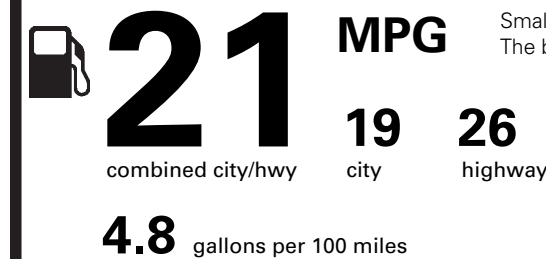

PRICE INFORMATION

BASE PRICE	\$42,355.00
TOTAL OPTIONS/OTHER	8,775.00
TOTAL VEHICLE & OPTIONS/OTHER DESTINATION & DELIVERY	51,130.00
	995.00

EPA DOT Fuel Economy and Environment

Gasoline Vehicle

Fuel Economy