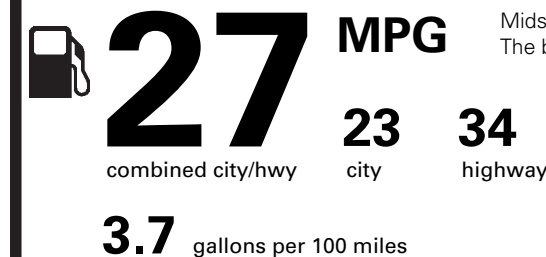

PRICE INFORMATION

BASE PRICE	\$24,120.00
TOTAL OPTIONS/OTHER	2,845.00
TOTAL VEHICLE & OPTIONS/OTHER	26,965.00
DESTINATION & DELIVERY	895.00

EPA DOT Fuel Economy and Environment

Gasoline Vehicle

Fuel Economy