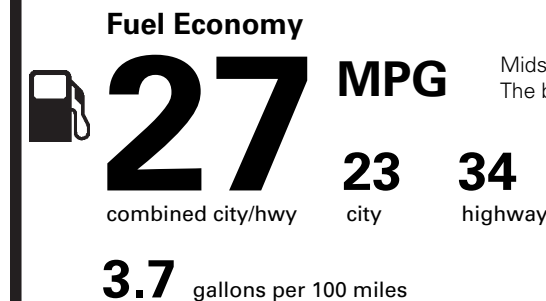

OPTIONAL EQUIPMENT/OTHER

- 2019 MODEL YEAR 595.00
- WHITE PLATINUM MET TRI-COAT NO CHARGE
- 50 STATE EMISSIONS NO CHARGE
- AUTO START-STOP TECHNOLOGY POH07 1,095.00
- .POWER MOONROOF

PRICE INFORMATION

BASE PRICE	\$24,120.00
TOTAL OPTIONS/OTHER	2,785.00
TOTAL VEHICLE & OPTIONS/OTHER	26,905.00
DESTINATION & DELIVERY	995.00

EPA DOT Fuel Economy and Environment

Gasoline Vehicle

Midsized Cars range from 12 to 136 MPG. The best vehicle rates 136 MPGe.

You save
\$0

in fuel costs over 5 years compared to the average new vehicle.

Annual fuel cost
\$1,400