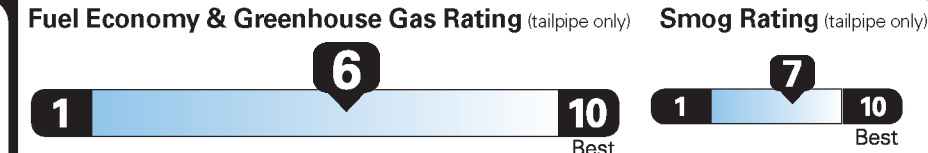

EPA DOT Fuel Economy and Environment

Gasoline Vehicle

Midsized Cars range from 12 to 136 MPG. The best vehicle rates 136 MPGe.

You save
\$0

in fuel costs over 5 years compared to the average new vehicle.

Annual fuel cost
\$1,400