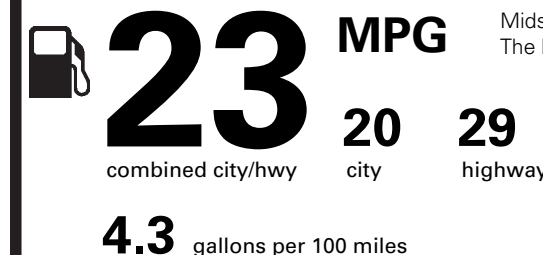

FUNCTIONAL

- AUDIO SYSTEM FROM SONY@/12 SPEAKERS
- BRAKE ASSIST
- ELECTRIC-ASSIST PARK BRAKE
- HD RADIO
- HILL START ASSIST
- INTELLIGENT ACCESS W/PUSH BUTTON START
- MYKEY
- REAR VIEW CAMERA
- REMOTE START
- REVERSE SENSING SYSTEM
- SECURICODE KEYLESS KEYPAD
- SYNC@3 W/8" TOUCH SCREEN

SAFETY/SECURITY

- ADVANCETRAC ESC
- AIRBAG-DRIVER/PASS KNEE
- AIRBAGS - DUAL STAGE FRONT
- AIRBAGS - FRONT SEAT MOUNTED SIDE IMPACT
- AIRBAGS - SIDE AIR CURTAIN
- CHILD SAFETY REAR DR LOCKS
- LATCH CHILD SAFETY SYSTEM
- PERIMETER ALARM
- SECURILOCK@ ANTI-THEFT SYS
- TPMS - INDIVIDUAL

WARRANTY

- 3YR/36,000 BUMPER / BUMPER
- 5YR/60,000 POWERTRAIN
- 5YR/60,000 ROADSIDE ASSIST

INCLUDED ON THIS VEHICLE

(MSRP)

EQUIPMENT GROUP 300A

OPTIONAL EQUIPMENT/OTHER

- .18" MACH-ALUM PNT POCKETS WHL
- MAY DELIVERY MONTH
- POWER MOONROOF 1,095.00
- 50 STATE EMISSIONS NO CHARGE
- VOICE-ACT TOUCH-SCR NAV SYS 795.00
- FRONT LICENSE PLATE BRACKET NO CHARGE

PRICE INFORMATION

BASE PRICE	$32,395.00
TOTAL OPTIONS/OTHER	1,890.00
TOTAL VEHICLE & OPTIONS/OTHER	34,285.00
DESTINATION & DELIVERY	875.00

EPA DOT Fuel Economy and Environment

Gasoline Vehicle

Fuel Economy

Midsized Cars range from 14 to 136 MPG. The best vehicle rates 136 MPGe.

You spend **$1,000**

more in fuel costs over 5 years compared to the average new vehicle.

Annual fuel cost **$1,550**