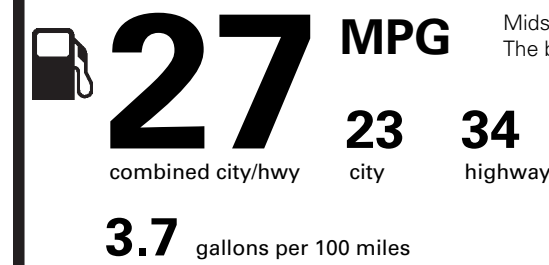

PRICE INFORMATION

BASE PRICE	\$24,120.00
TOTAL OPTIONS/OTHER	1,250.00
TOTAL VEHICLE & OPTIONS/OTHER	25,370.00
DESTINATION & DELIVERY	995.00

EPA DOT Fuel Economy and Environment

Gasoline Vehicle

Fuel Economy