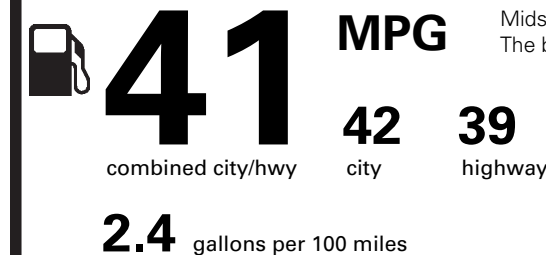

(MSRP)

PRICE INFORMATION

BASE PRICE	\$38,995.00
TOTAL OPTIONS/OTHER	3,695.00
TOTAL VEHICLE & OPTIONS/OTHER	42,690.00
DESTINATION & DELIVERY	995.00

(MSRP)

EPA DOT Fuel Economy and Environment

Gasoline Vehicle

Fuel Economy

Midsized Cars range from 14 to 136 MPG. The best vehicle rates 136 MPGe.

You save **\$2,250** in fuel costs over 5 years compared to the average new vehicle.

Annual fuel cost

\$950

Fuel Economy & Greenhouse Gas Rating (tailpipe only) Smog Rating (tailpipe only)