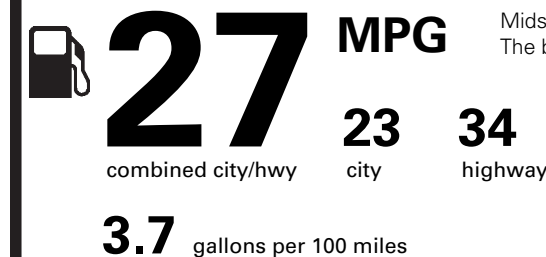

PRICE INFORMATION

BASE PRICE	\$24,120.00
TOTAL OPTIONS/OTHER	655.00
TOTAL VEHICLE & OPTIONS/OTHER	24,775.00
DESTINATION & DELIVERY	995.00

EPA DOT Fuel Economy and Environment

Gasoline Vehicle

Fuel Economy