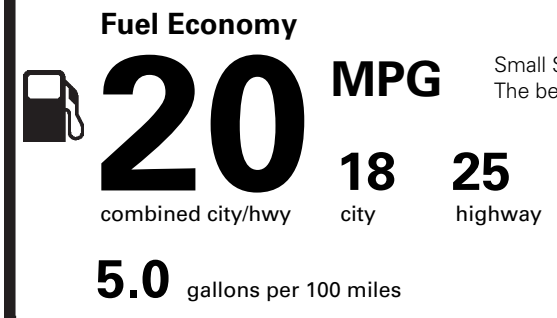

PRICE INFORMATION

BASE PRICE	\$42,550.00
TOTAL OPTIONS/OTHER	6,080.00
TOTAL VEHICLE & OPTIONS/OTHER	48,630.00
DESTINATION & DELIVERY	925.00

EPA DOT Fuel Economy and Environment

Gasoline Vehicle

Small SUVs range from 18 to 37 MPG. The best vehicle rates 136 MPGe.

You spend **\$2,250** more in fuel costs over 5 years compared to the average new vehicle.

Annual fuel cost **\$1,800**

This vehicle emits 444 grams CO₂ per mile. The best emits 0 grams per mile (tailpipe only). Producing and distributing fuel also create emissions; learn more at fueleconomy.gov.