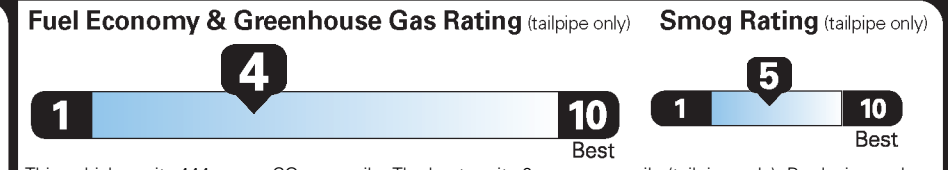

PRICE INFORMATION

BASE PRICE	\$42,550.00
TOTAL OPTIONS/OTHER	6,080.00
TOTAL VEHICLE & OPTIONS/OTHER	48,630.00
DESTINATION & DELIVERY	925.00

EPA DOT Fuel Economy and Environment

Gasoline Vehicle

Small SUVs range from 18 to 37 MPG. The best vehicle rates 136 MPGe.

You spend **\$2,250** more in fuel costs over 5 years compared to the average new vehicle.

Annual fuel cost **\$1,800**

This vehicle emits 444 grams CO₂ per mile. The best emits 0 grams per mile (tailpipe only). Producing and distributing fuel also create emissions; learn more at fueleconomy.gov.