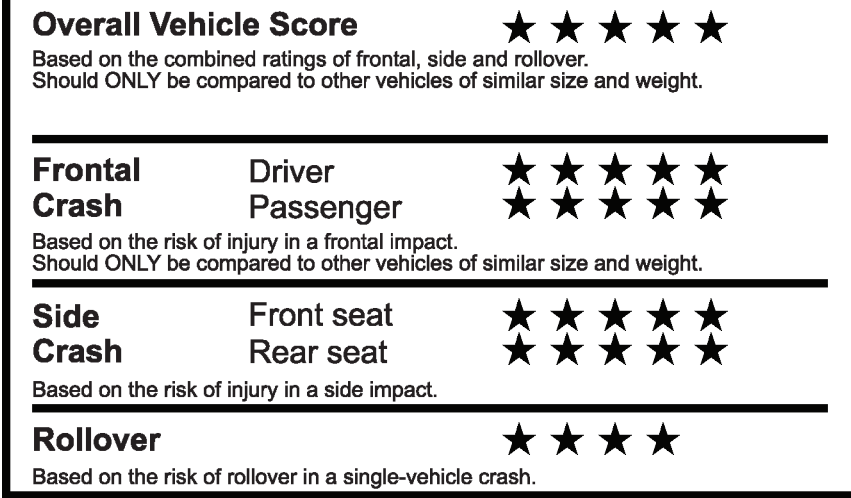

GOVERNMENT 5-STAR SAFETY RATINGS

Star ratings range from 1 to 5 stars (★★★★★), with 5 being the highest. Source: National Highway Traffic Safety Administration (NHTSA). www.safercar.gov or 1-888-327-4236