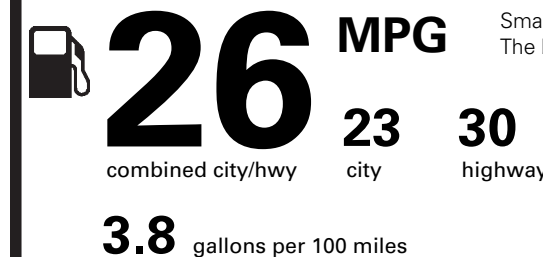

NO CHARGE

PRICE INFORMATION

BASE PRICE	\$26,500.00
TOTAL OPTIONS/OTHER	
TOTAL VEHICLE & OPTIONS/OTHER	26,500.00
DESTINATION & DELIVERY	995.00

EPA DOT Fuel Economy and Environment

Gasoline Vehicle

Fuel Economy

Small SUVs range from 18 to 37 MPG. The best vehicle rates 136 MPGe.

You spend **\$250**

more in fuel costs over 5 years compared to the average new vehicle.

Annual fuel cost **\$1,450**

Fuel Economy & Greenhouse Gas Rating (tailpipe only) Smog Rating (tailpipe only)