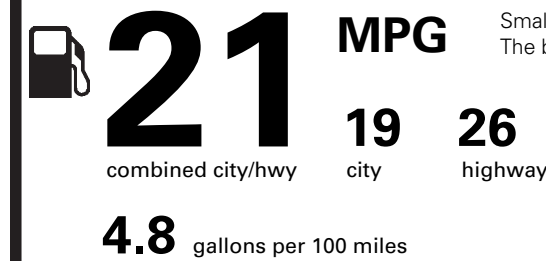

PRICE INFORMATION

BASE PRICE	\$42,355.00
TOTAL OPTIONS/OTHER	6,675.00
TOTAL VEHICLE & OPTIONS/OTHER DESTINATION & DELIVERY	49,030.00
	1,095.00
TOTAL BEFORE DISCOUNTS	50,125.00
AWD+COLD WTHR PKG DISCT	- 800.00
TOTAL SAVINGS	- 800.00

EPA DOT Fuel Economy and Environment

Gasoline Vehicle

Fuel Economy

Small SUVs range from 18 to 37 MPG. The best vehicle rates 136 MPGe.

You spend **\$2,000** more in fuel costs over 5 years compared to the average new vehicle.