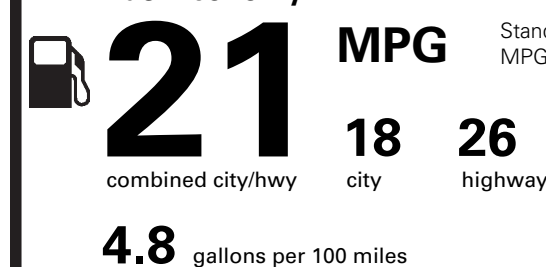

FUNCTIONAL

- 360 DEGREE CAMERA
- CRUISE CONTROL
- INTELLIGENT ACCESS W/PUSH BUTTON START
- LANE-KEEPING SYSTEM
- LINCOLN CONNECT - 4G MODEM WITH WIFI CAPABILITY
- LINCOLN DRIVE MODES
- PIANO KEY SHIFTER
- RAIN-SENSING WIPERS
- REMOTE KEYLESS ENTRY
- REMOTE START
- REVEL AUDIO W/14 SPEAKERS
- SECURICODE™ KEYLESS KEYPAD
- SYNC3® W/ VOICE ACT NAV

SAFETY/SECURITY

- ADVANCETRAC WITH RSC
- AIRBAGS - SAFETY CANOPY
- AUTO HIGH BEAMS
- BLIND SPOT DETECTION W/CTA
- DRIVER/PASS KNEE AIR BAGS
- DUAL STAGE FRONT AIRBAGS
- PERIMETER ALARM
- PERSONAL SAFETY SYSTEM™
- PRE-COLLISION ASSIST W/AEB
- TIRE PRESSURE MONITOR SYS

WARRANTY

- 4YR/50K MILE WARRANTY
- 4YR/50K PICKUPDELIVERY SVC
- 6YR/70K MI POWERTRAIN WARR

INCLUDED ON THIS VEHICLE

(MSRP)

EQUIPMENT GROUP 200A

OPTIONAL EQUIPMENT/OTHER

2020 MODEL YEAR	
PRISTINE WHITE MET TRI-COAT	695.00
.20" MACH MAGNETIC PAINT WHEEL	
.P255/55R20 A/S TIRES	
ENGINE BLOCK HEATER	85.00
50 STATE EMISSIONS ELEMENTS PACKAGE PLUS	NO CHARGE
2ND ROW BENCH SEAT	1,180.00
CARGO AREA COVER	NO CHARGE
CARGO AREA PROTECTOR *FIA*	75.00
LOCKING WHL LUG NUT KIT *FIA*	115.00
FRONT LICENSE PLATE BRACKET	65.00
	NO CHARGE

PRICE INFORMATION

BASE PRICE	$56,190.00
TOTAL OPTIONS/OTHER	2,215.00
TOTAL VEHICLE & OPTIONS/OTHER	58,405.00
DESTINATION & DELIVERY	1,095.00

EPA DOT Fuel Economy and Environment

Gasoline Vehicle

Fuel Economy

Standard SUVs range from 13 to 93 MPG. The best vehicle rates 136 MPGe.

You spend **$2,250**

more in fuel costs over 5 years compared to the average new vehicle.

Annual fuel cost **$1,950**