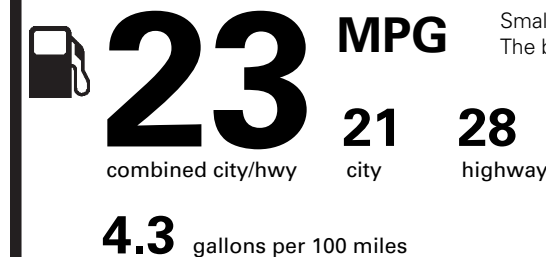

KB251 N RB 2X 950 000447 02 25 19

EPA DOT Fuel Economy and Environment

Gasoline Vehicle

Fuel Economy

Small SUVs range from 18 to 120 MPG. The best vehicle rates 136 MPGe.

You spend **\$1,250**

more in fuel costs over 5 years compared to the average new vehicle.