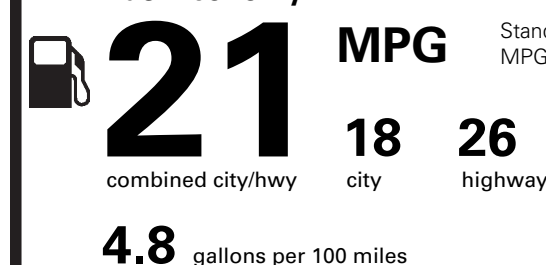

FUNCTIONAL

- 360 DEGREE CAMERA
- CRUISE CONTROL
- INTELLIGENT ACCESS W/PUSH BUTTON START
- LANE-KEEPING SYSTEM
- LINCOLN CONNECT - 4G MODEM WITH WIFI CAPABILITY
- LINCOLN DRIVE MODES
- PIANO KEY SHIFTER
- RAIN-SENSING WIPERS
- REMOTE KEYLESS ENTRY
- REMOTE START
- REVEL AUDIO W/14 SPEAKERS
- SECURICODE™ KEYLESS KEYPAD
- SYNC3® W/ VOICE ACT NAV

SAFETY/SECURITY

- ADVANCETRAC WITH RSC
- AIRBAGS - SAFETY CANOPY
- AUTO HIGH BEAMS
- BLIND SPOT DETECTION W/CTA
- DRIVER/PASS KNEE AIR BAGS
- DUAL STAGE FRONT AIRBAGS
- PERIMETER ALARM
- PERSONAL SAFETY SYSTEM™
- PRE-COLLISION ASSIST W/AEB
- TIRE PRESSURE MONITOR SYS

WARRANTY

- 4YR/50K MILE WARRANTY
- 4YR/50K PICKUPDELIVERY SVC
- 6YR/70K MI POWERTRAIN WARR

INCLUDED ON THIS VEHICLE

(MSRP)

EQUIPMENT GROUP 200A

OPTIONAL EQUIPMENT/OTHER

.20" MACH MAGNETIC PAINT WHEEL	
.P255/55R20 A/S TIRES	
FLOOR LINERS,FRONT & 2ND ROW	120.00
ENGINE BLOCK HEATER	85.00
50 STATE EMISSIONS	NO CHARGE
CLASS IV TRAILER TOW PACKAGE	500.00
CARGO AREA PROTECTOR *FIA*	115.00
LOCKING WHL LUG NUT KIT *FIA*	65.00
FRONT LICENSE PLATE BRACKET	NO CHARGE

PRICE INFORMATION

BASE PRICE	$56,190.00
TOTAL OPTIONS/OTHER	885.00
TOTAL VEHICLE & OPTIONS/OTHER	57,075.00
DESTINATION & DELIVERY	1,095.00

EPA DOT Fuel Economy and Environment

Gasoline Vehicle

Fuel Economy

Standard SUVs range from 13 to 93 MPG. The best vehicle rates 136 MPGe.

You spend **$2,250**

more in fuel costs over 5 years compared to the average new vehicle.

Annual fuel cost **$1,950**