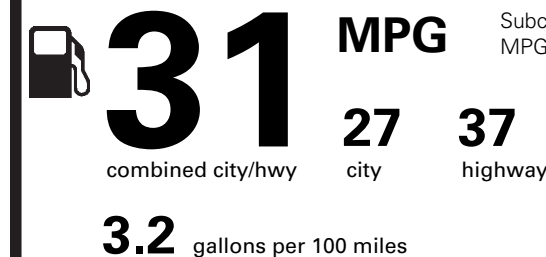

1,095.00
NO CHARGE

PRICE INFORMATION

BASE PRICE	\$15,490.00
TOTAL OPTIONS/OTHER	1,095.00
TOTAL VEHICLE & OPTIONS/OTHER	16,585.00
DESTINATION & DELIVERY	875.00

EPA DOT Fuel Economy and Environment

Gasoline Vehicle

Fuel Economy

Subcompact Cars range from 14 to 124 MPG. The best vehicle rates 136 MPGe.

You save
\$750

in fuel costs over 5 years compared to the average new vehicle.

Annual fuel cost
\$1,250

Fuel Economy & Greenhouse Gas Rating (tailpipe only) Smog Rating (tailpipe only)