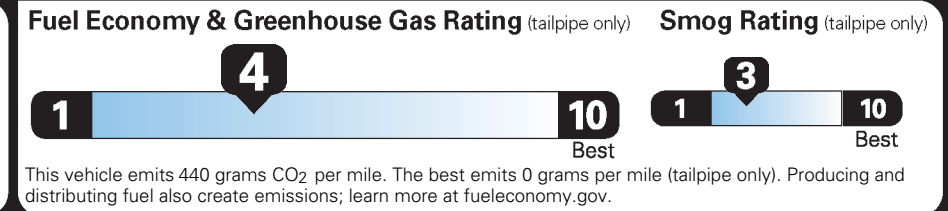

SAFETY/SECURITY

- ADVANCETRAC WITH RSC
- AIRBAGS - SAFETY CANOPY
- PERIMETER ALARM
- PERSONAL SAFETY SYSTEM
- SOS POST CRASH SYSTEM
- TIRE PRESSURE MONITOR SYS

WARRANTY

- 4YR/50K MILE WARRANTY
- 4YR/50K PICKUPDELIVERY SVC
- 6YR/70K MI POWERTRAIN WARR

INCLUDED ON THIS VEHICLE

EQUIPMENT GROUP 200A SELECT

OPTIONAL EQUIPMENT/OTHER

.18" PREM PAINTED ALUM WHEELS	
LINCOLN MKX CLIMATE PACKAGE	790.00
HEATED REAR SEATS	
HEATED STEERING WHEEL	
RAIN SENSING WIPERS	
WINDSHIELD WIPER DE-ICER	
SELECT PLUS PACKAGE	1,200.00
VOICE ACTIVATED NAVIGATION SYS	
BLIS	
ALL WEATHER FLOOR MATS	120.00
50 STATE EMISSIONS	NO CHARGE
PANORAMIC VISTA RF W/PWR SHADE	1,895.00
ROOF RACK SIDE RAILS-SATIN	195.00
FRONT LICENSE PLATE BRACKET	NO CHARGE

PRICE INFORMATION

BASE PRICE	$42,550.00
TOTAL OPTIONS/OTHER	4,200.00
TOTAL VEHICLE & OPTIONS/OTHER	46,750.00
DESTINATION & DELIVERY	925.00

EPA DOT Fuel Economy and Environment

Gasoline Vehicle

Fuel Economy

20 MPG
combined city/hwy

17 city
25 highway

5.0 gallons per 100 miles

Small SUVs range from 18 to 37 MPG. The best vehicle rates 136 MPGe.

You spend $2,250 more in fuel costs over 5 years compared to the average new vehicle.

Annual fuel cost $1,800

Actual results will vary for many reasons, including driving conditions and how you drive and maintain your vehicle. The average new vehicle gets 27 MPG and costs $6,750 to fuel over 5 years. Cost estimates are based on 15,000 miles per year at $2.40 per gallon. MPGe is miles per gasoline gallon equivalent. Vehicle emissions are a significant cause of climate change and smog.

fueleconomy.gov

Calculate personalized estimates and compare vehicles

GOVERNMENT 5-STAR SAFETY RATINGS

Overall Vehicle Score ★★★★★
Based on the combined ratings of frontal, side and rollover. Should ONLY be compared to other vehicles of similar size and weight.

Frontal Crash ★★★★★
Driver Passenger
Based on the risk of injury in a frontal impact. Should ONLY be compared to other vehicles of similar size and weight.

Side Crash ★★★★★
Front seat Rear seat
Based on the risk of injury in a side impact.

Rollover ★★★★★
Based on the risk of rollover in a single-vehicle crash.

Star ratings range from 1 to 5 stars (★★★★★), with 5 being the highest. Source: National Highway Traffic Safety Administration (NHTSA). www.safercar.gov or 1-888-327-4236