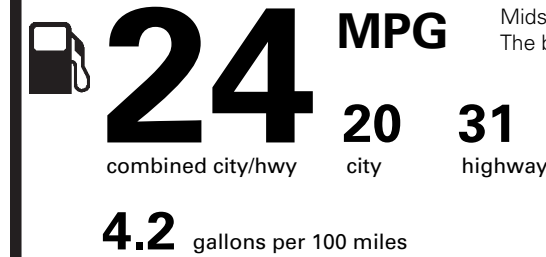

PRICE INFORMATION

BASE PRICE	\$38,995.00
TOTAL OPTIONS/OTHER	695.00
TOTAL VEHICLE & OPTIONS/OTHER	39690.00
DESTINATION & DELIVERY	995.00

EPA DOT Fuel Economy and Environment

Gasoline Vehicle

Fuel Economy

Midsized Cars range from 14 to 136 MPG. The best vehicle rates 136 MPGe.