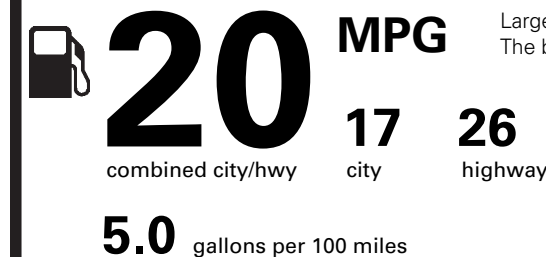

WARRANTY

- 4YR/50K MILE WARRANTY
- 4YR/50K PICKUPDELIVERY SVC
- 6YR/70K MI POWERTRAIN WARR

INCLUDED ON THIS VEHICLE

(MSRP)

EQUIPMENT GROUP 100A

OPTIONAL EQUIPMENT/OTHER

2018 MODEL YEAR
IVORY PEARL METALLIC 695.00

PRICE INFORMATION

BASE PRICE	\$45,160.00
TOTAL OPTIONS/OTHER	695.00
TOTAL VEHICLE & OPTIONS/OTHER	45,855.00
DESTINATION & DELIVERY	995.00

EPA DOT Fuel Economy and Environment

Gasoline Vehicle

Fuel Economy

Large Cars range from 14 to 104 MPG. The best vehicle rates 136 MPGe.

You spend **\$2,250**

more in fuel costs over 5 years compared to the average new vehicle.

Annual fuel cost **\$1,800**

Fuel Economy & Greenhouse Gas Rating (tailpipe only) Smog Rating (tailpipe only)