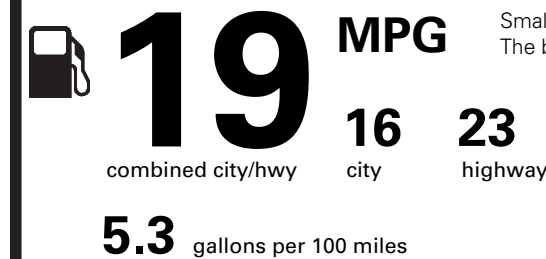

INCLUDED ON THIS VEHICLE (MSRP)

EQUIPMENT GROUP 300A RESERVE

OPTIONAL EQUIPMENT/OTHER

2018 MODEL YEAR	
RHAPSODY BLUE	695.00
245/50R20 A/S BSW TIRES	
LINCOLN MKX CLIMATE PACKAGE	790.00
HEATED REAR SEATS	
HEATED STEERING WHEEL	
RAIN SENSING WIPERS	
WINDSHIELD WIPER DE-ICER	
LINCOLN MKX TECHNOLOGY PACKAGE	1,395.00
ACTIVE PARK ASSIST	
FRONT PARK AID SENSORS	
360-DEGREE CAMERA	
DRIVER ASSISTANCE PACKAGE	2,250.00
LANE KEEPING SYSTEM	
ADAPTIVE CRUISE CONTROL	
PRE-COLLSN ASST W/PED DETECT	
ADAPTIVE STEERING	
20" PRM PNT/BRT MCH 20-SPK ALM	
50 STATE EMISSIONS	NO CHARGE
ROOF RACK SIDE RAILS-SATIN	195.00
ENHANCED SECURITY PACKAGE	60.00
FRONT LICENSE PLATE BRACKET	NO CHARGE

PRICE INFORMATION

BASE PRICE	\$49,055.00
TOTAL OPTIONS/OTHER	5,385.00
TOTAL VEHICLE & OPTIONS/OTHER	54,440.00
DESTINATION & DELIVERY	925.00

EPA DOT Fuel Economy and Environment

Gasoline Vehicle

Fuel Economy

Small SUVs range from 18 to 37 MPG. The best vehicle rates 136 MPGe.

You spend **\$2,750** more in fuel costs over 5 years compared to the average new vehicle.

Annual fuel cost **\$1,900**

Fuel Economy & Greenhouse Gas Rating (tailpipe only) Smog Rating (tailpipe only)