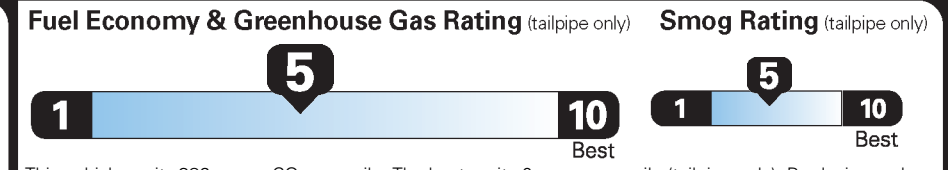

- 4YR/50K MILE WARRANTY
- 4YR/50K PICKUPDELIVERY SVC
- 6YR/70K MI POWERTRAIN WARR

INCLUDED ON THIS VEHICLE

EQUIPMENT GROUP 300A

OPTIONAL EQUIPMENT/OTHER

NE SPECIAL EDITION DISC PKG	NO CHARGE
POWER MOONROOF	1,200.00
50 STATE EMISSIONS	NO CHARGE
MKZ CLIMATE PACKAGE	595.00
.REAR HEATED SEATS	
.HEATED STEERING WHEEL	120.00
ALL-WEATHER FLOORMATS	
FRONT LICENSE PLATE BRACKET	NO CHARGE

(MSRP)

PRICE INFORMATION

BASE PRICE	$42,060.00
TOTAL OPTIONS/OTHER	1,915.00
TOTAL VEHICLE & OPTIONS/OTHER DESTINATION & DELIVERY	43,975.00 925.00
TOTAL BEFORE DISCOUNTS	44,900.00
NE SPECIAL EDITION DISC	- 750.00
TOTAL SAVINGS	- 750.00

RESIDENCY RESTRICTIONS APPLY TO DISCOUNTS/SAVINGS - BASED ON CUSTOMER ZIP CODE. SEE DEALER FOR DETAILS.

TOTAL MSRP $44,150.00

This label is affixed pursuant to the Federal Automobile Information Disclosure Act. Gasoline, License, and Title Fees, State and Local taxes are not included. Dealer installed options or accessories are not included unless listed above.

RAMP ONE	RT41
RAMP TWO	HERMOSILLO
METHOD OF TRANSP.	RAIL
ITEM #:	14-7290 0/T 2
JB021 N RD 2X 830 000392 02 02 18	

EPA DOT Fuel Economy and Environment

Gasoline Vehicle

Fuel Economy

23 MPG
combined city/hwy

20 city

28 highway

4.3 gallons per 100 miles

Midsized Cars range from 14 to 136 MPG. The best vehicle rates 136 MPGe.

You spend $1,000 more in fuel costs over 5 years compared to the average new vehicle.

Annual fuel cost $1,550

This vehicle emits 386 grams CO₂ per mile. The best emits 0 grams per mile (tailpipe only). Producing and distributing fuel also create emissions; learn more at fueleconomy.gov.

Actual results will vary for many reasons, including driving conditions and how you drive and maintain your vehicle. The average new vehicle gets 27 MPG and costs $6,750 to fuel over 5 years. Cost estimates are based on 15,000 miles per year at $2.40 per gallon. MPG is miles per gasoline gallon equivalent. Vehicle emissions are a significant cause of climate change and smog.

fueleconomy.gov

Calculate personalized estimates and compare vehicles

GOVERNMENT 5-STAR SAFETY RATINGS

Overall Vehicle Score ★★★★★

Based on the combined ratings of frontal, side and rollover. Should ONLY be compared to other vehicles of similar size and weight.

Frontal Crash ★★★★★

Based on the risk of injury in a frontal impact. Should ONLY be compared to other vehicles of similar size and weight.

Side Crash ★★★★★

Based on the risk of injury in a side impact.

Rollover ★★★★★

Based on the risk of rollover in a single-vehicle crash.

Star ratings range from 1 to 5 stars (★★★★★), with 5 being the highest. Source: National Highway Traffic Safety Administration (NHTSA). www.safercar.gov or 1-888-327-4236