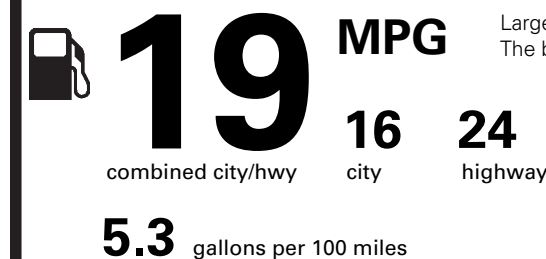

PRICE INFORMATION

BASE PRICE	\$56,785.00
TOTAL OPTIONS/OTHER	4,015.00
TOTAL VEHICLE & OPTIONS/OTHER	60,800.00
DESTINATION & DELIVERY	995.00

EPA DOT Fuel Economy and Environment

Gasoline Vehicle

Fuel Economy

Large Cars range from 14 to 104 MPG. The best vehicle rates 136 MPGe.

You spend \$2,750

more in fuel costs over 5 years compared to the average new vehicle.

Annual fuel cost \$1,900

Fuel Economy & Greenhouse Gas Rating (tailpipe only) Smog Rating (tailpipe only)