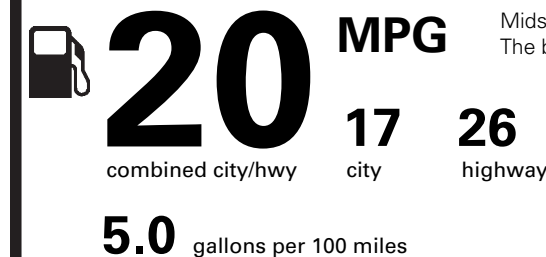

- .19" PREMIUM PAINTED DARK WHEE 995.00
- ENHANCED ACTIVE PARK ASSIST NO CHARGE
- 50 STATE EMISSIONS
- VOICE-ACT TOUCH-SCR NAV SYS 795.00
- DRIVER ASSIST PACKAGE 1,625.00
- .LANE KEEPING SYSTEM
- .BLIS W/CROSS TRAFFIC ALERT
- .SYNC CONNECT
- FRONT LICENSE PLATE BRACKET NO CHARGE

PRICE INFORMATION

BASE PRICE	\$33,750.00
TOTAL OPTIONS/OTHER	5,415.00
TOTAL VEHICLE & OPTIONS/OTHER	39,165.00
DESTINATION & DELIVERY	875.00

EPA DOT Fuel Economy and Environment

Gasoline Vehicle

Fuel Economy