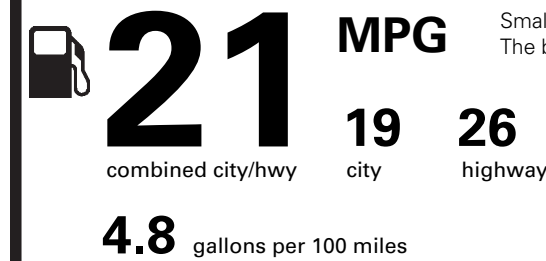

PRICE INFORMATION

BASE PRICE	\$42,355.00
TOTAL OPTIONS/OTHER	9,370.00
TOTAL VEHICLE & OPTIONS/OTHER	51,725.00
DESTINATION & DELIVERY	995.00

EPA DOT Fuel Economy and Environment

Gasoline Vehicle

Fuel Economy