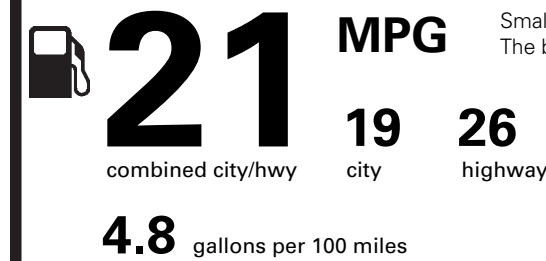

EPA DOT Fuel Economy and Environment

Gasoline Vehicle

Fuel Economy

Small SUVs range from 18 to 37 MPG. The best vehicle rates 136 MPGe.

You spend **\$2,000** more in fuel costs over 5 years compared to the average new vehicle.