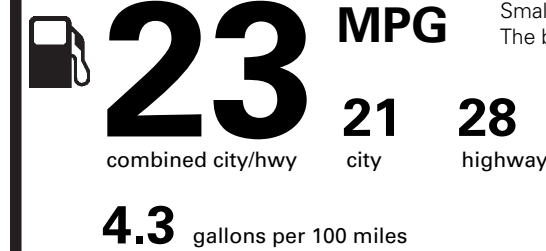

PRICE INFORMATION

BASE PRICE	\$40,545.00
TOTAL OPTIONS/OTHER	5,080.00
TOTAL VEHICLE & OPTIONS/OTHER	45,625.00
DESTINATION & DELIVERY	995.00

EPA DOT Fuel Economy and Environment

Gasoline Vehicle

Fuel Economy